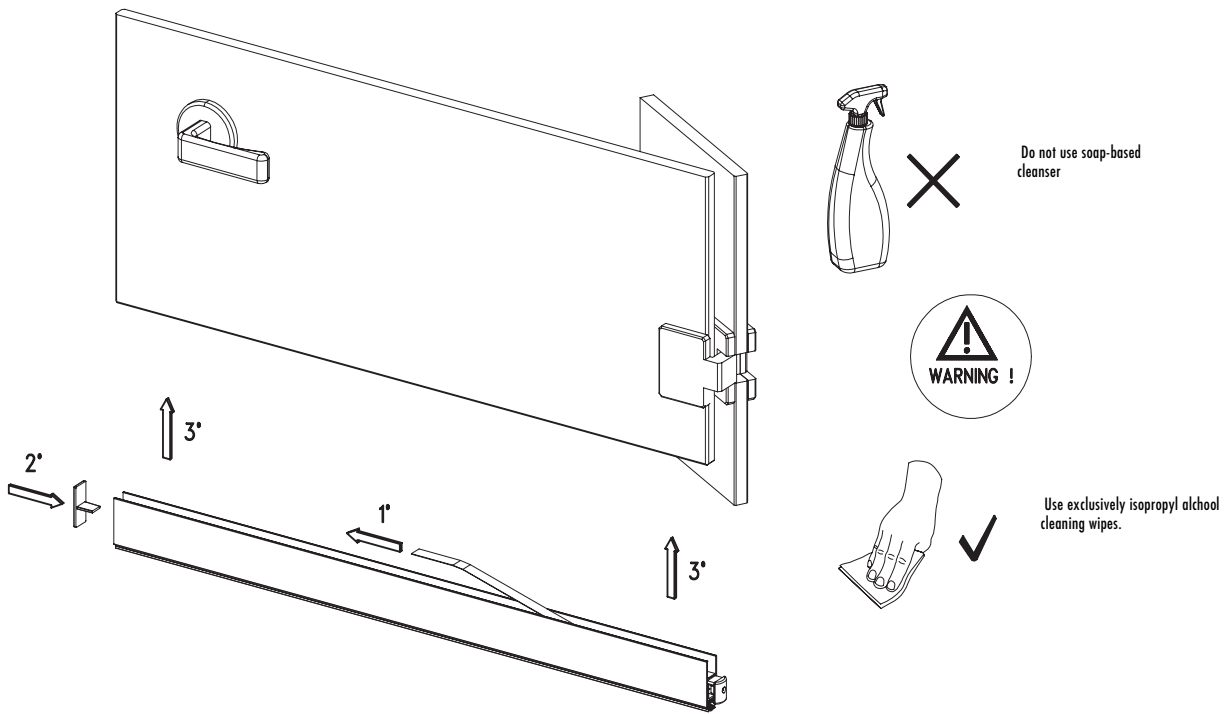

# Drop Down Alu Profile For Glass Doors, W/Adhesive Tape, Balloon Silicon Seal (B)

- high quality furniture fittings

1

*Wrong side*

*Right side*

# Drop Down Alu Profile For Glass Doors, W/Adhesive Tape, Balloon Silicon Seal (B)

- high quality furniture fittings

2

3

4