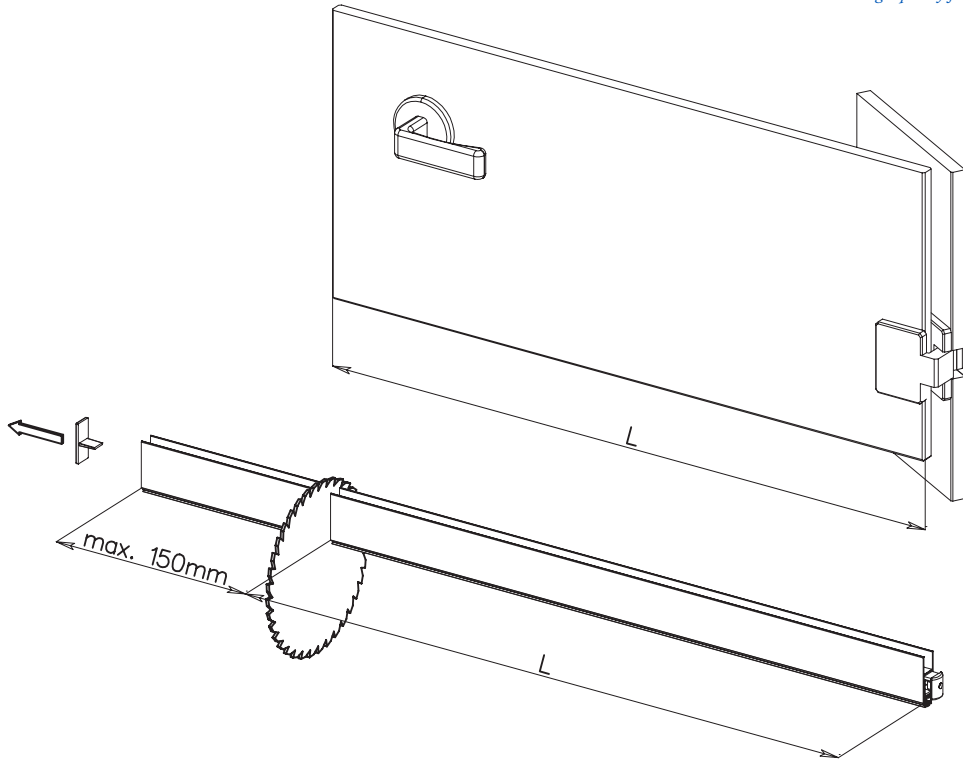

# Drop Down Alu Profile For Glass Doors, W/Adhesive Tape, Balloon Silicon Seal (B)

- high quality furniture fittings

1

*Wrong side*

*Right side*

# Drop Down Alu Profile For Glass Doors, W/Adhesive Tape, Balloon Silicon Seal (B)

- high quality furniture fittings

2

3

4