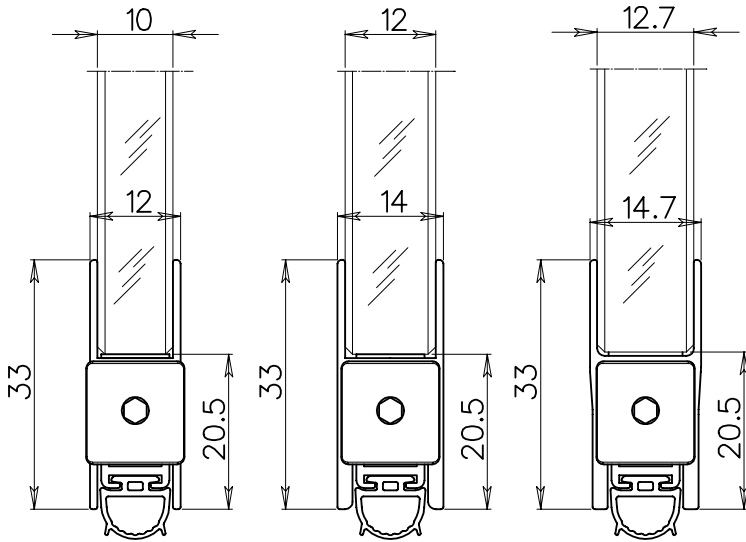

# Drop Down Alu Profile For Glass Doors, W/Adhesive Tape, Balloon Silicon Seal (B)

- high quality furniture fittings

1

*Wrong side*

*Right side*

# Drop Down Alu Profile For Glass Doors, W/Adhesive Tape, Balloon Silicon Seal (B)

- high quality furniture fittings

2

3

4