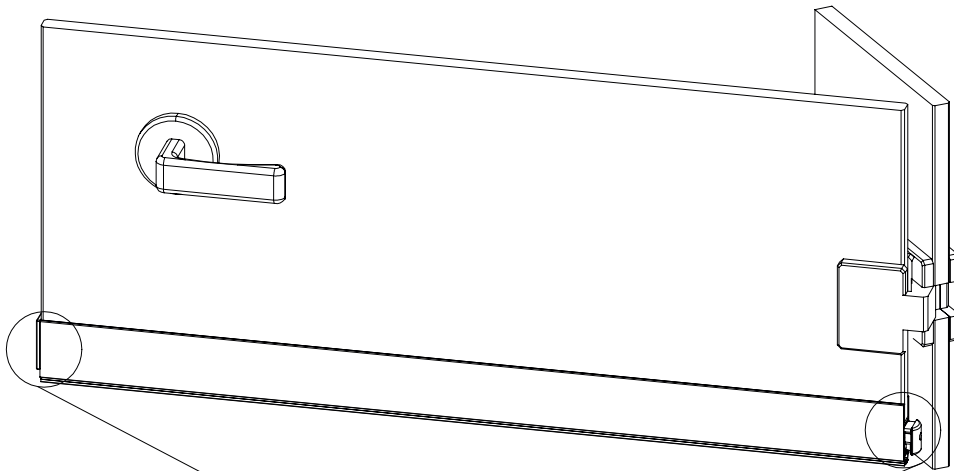

# Drop Down Alu Profile For Glass Doors, W/Adhesive Tape, Balloon Silicon Seal (B)

- high quality furniture fittings

1

*Wrong side*

*Right side*

# Drop Down Alu Profile For Glass Doors, W/Adhesive Tape, Balloon Silicon Seal (B)

- high quality furniture fittings

2

3

4